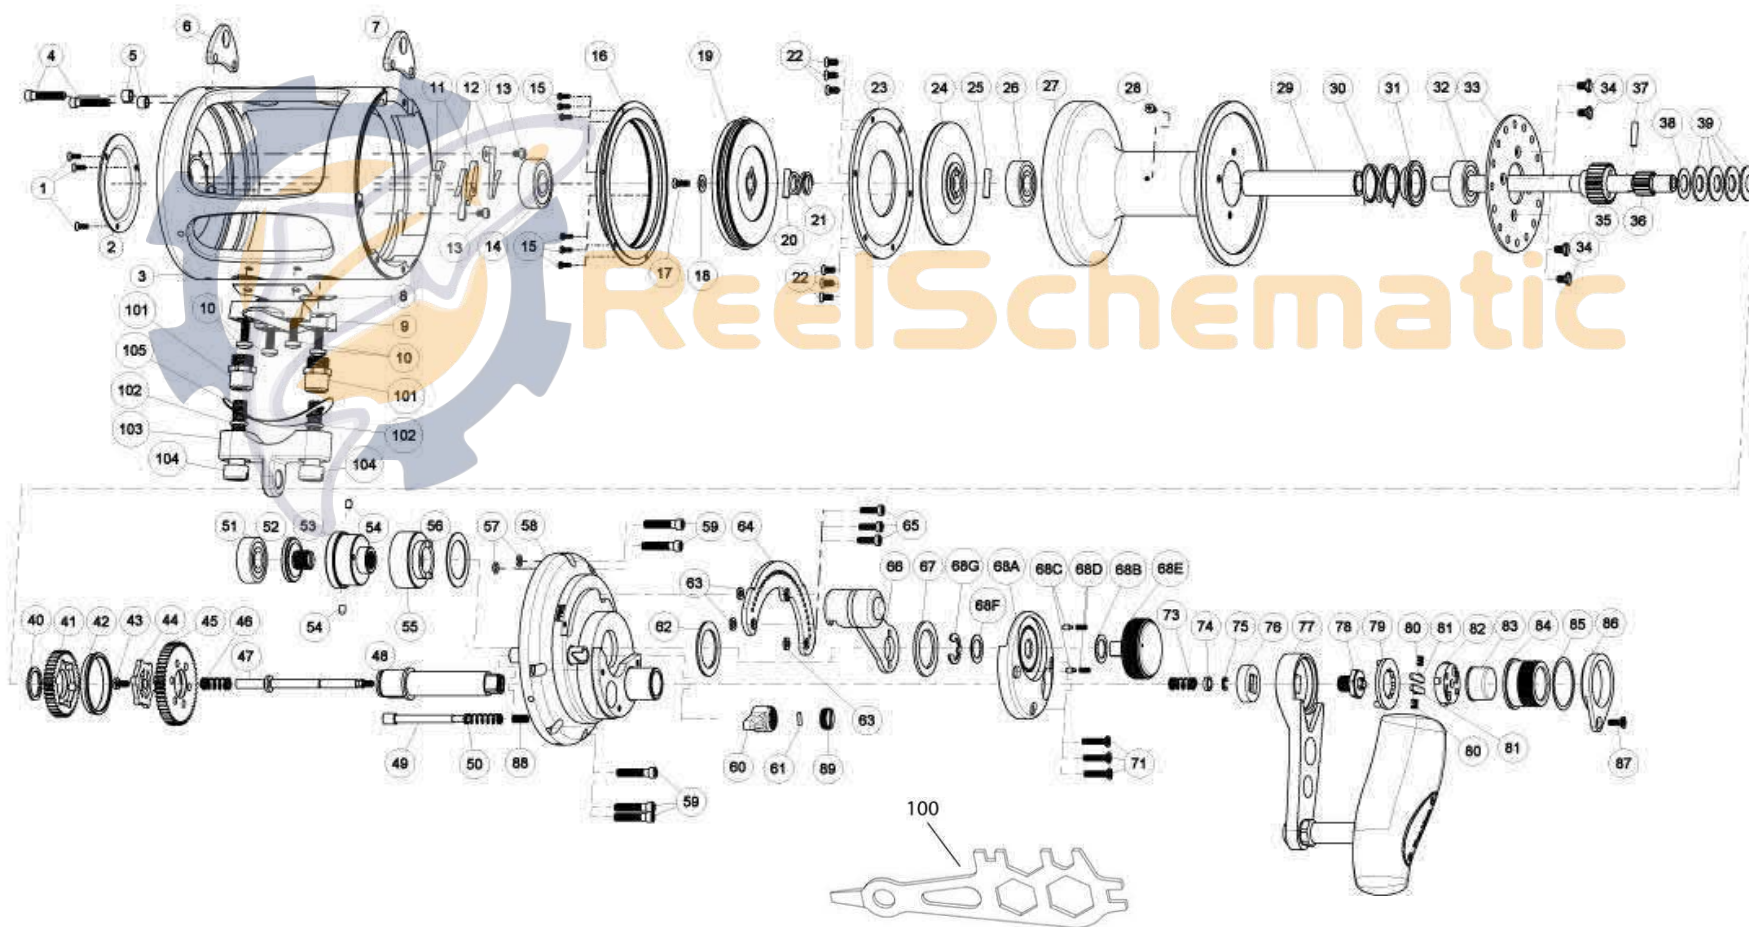

FIN-NOR®

LEGENDARY TACKLE SINCE 1933

Santiago 50W

FIN-NOR®

LEGENDARY TACKLE SINCE 1933

Santiago 50W

Fin_Nor Santiago Trolling Reels - 50W

Key No.	Description	50W	Key No.	Description	50W
1	Cosmetic Cover Screw	HX107-03	51	Ball Bearing	MF017-01
2	Cosmetic Cover	LF145-01	52	Preset Screw	EF019-01
3	Frame Assembly	EF301-01	53	Cam Follower	EF153-01
4	Harness Lug Screw	LF053-01	54	Cam Pin	EF093-01
5	Harness Lug Screw Collar	LF094-01	55	Cam	EF028-01
6	Harness Lug	EF151-02	56	Washer	EF035-03
7	Harness Lug	EF151-01	57	O-Ring	MF101-01
8	Reel Foot Gasket	LF155-01	58	Gear Side Cover Assembly	EF324-01
9	Reel Foot	LF106-01	59	Side Cover Screw	LF053-01
10	Reel Foot Screw	LF125-01	60	Bait Click Lever	VF109-01
11	Anti Reverse Pawl	LF063-01	61	Bait Click Pawl Pin	WF100-01
12	Anti Reverse Pawl Spring	LF052-01	62	Drag Lever Washer	EF035-01
13	Anti Reverse Pawl Screw	LF050-01	63	Quadrant Spacer	MF094-01
14	Ball Bearing	MF017-01	64	Quadrant	EF152-01
15	Spool Cover Screw	LF057-01	65	Quadrant Screw	LF123-01
16	Spool Cover	EF051-01	66	Drag Lever Assy	EF355-01
17	Spool Shaft Screw	LF107-02	67	Washer	EF035-02
18	Spool Shaft Washer	MF038-01	68	Front Housing Cover Kit include	EF499-01
19	Drag Plate Assembly -"B"	EF348-01		68A - Front Housing Cover	EF099-01
20	Drag Plate Pin	LF100-01		68B - Washer	LF038-01
21	Drag Compression Spring	EF040-01		68C - Pre Set Knob Click Pawl	PW098-01
22	Drag Washer Screw	LF107-01		68D - Pre Set Knob Click Spring	YW114-01
23	Drag Washer	EF045-01		68E - Preset Knob	LF029-01
24	Drag Plate Assembly -"A"	FF348-01		68F - Washer	LF038-01
25	Drag Plate Pin	EF100-01		68G - E-Clip	LF092-01
26	Ball Bearing	MF017-01	71	Front Housing Cover Screw	MF050-01
27	Spool	EF021-01	73	Link Spring	LF070-01
28	Line Ting Screw	NF125-01	74	Link Spring Holder	MF081-01
29	Bearing Spacer	FF160-01	75	E-Clip	QW120-01
30	Pressure Release Spring	MF040-01	76	Handle Collar	LF081-01
31	Pressure Release Spring Holder	EF041-01	77	Handle Assembly	EF318-02
32	Ball Bearing	MF017-01	78	Handle Nut	MF003-01
33	Bait Click Plate	EF113-01	79	Handle Nut Retainer	LF034-01
34	Bait Click Plate Screw	MF107-01	80	Shift Spring	MF070-01
35	Low Speed Pinion Gear	EF011-01	81	Shift Holder	LF104-01
36	Spool Shaft	EF015-01	82	Shift Spring Holder	MF159-01
37	Pinion Gear Pin	FF093-01	83	Shift Button	MF062-01
38	Drag Adjusting Washer	EF032-03	84	Shift Knob	LF158-01
39	Drag Disc Spring	EF046-01	85	Washer	MF035-01
40	Retaining Ring	LF075-01	86	Shift Knob Holder	LF159-01
41	Low Speed Drive Gear	FF012-01	87	Shift Knob Holder Screw	MF076-01
42	Gear Spacer	EF160-01	88	Bait Click Lever Spring	JF071-01
43	Link Retainer Screw	MF053-01	89	Bait Click Lever Cap	VF115-01
44	Link	EF036-01	100	Wrench	DA113-01
45	High Speed Drive Gear	EF012-01	101	Rod Clamp Nut	LF003-01
46	Link Spring	LF070-01	102	O-Ring	LF101-01
47	Link Shaft	EF146-01	103	Rod Clamp	GF154-01
48	Crank Shaft	EF008-01	104	Rod Clamp Bolt	MF125-02
49	Bait Click Pawl	EF114-01	105	Rod Clamp Pad	NF155-01
50	Bait Click Spring	LF110-01			